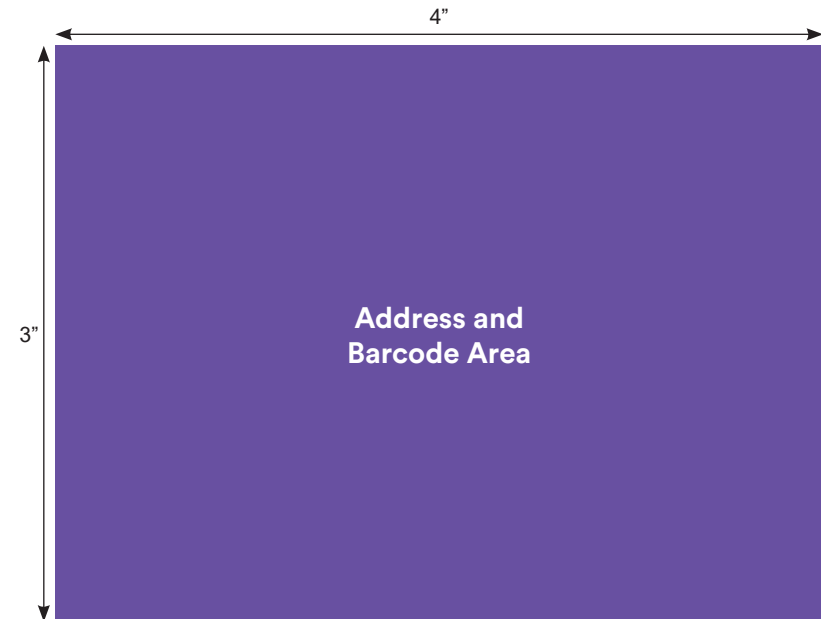

Smartpress
950 Lake Drive
Chanhausen, MN 55317

Postage Area
(if using a stamp, Return
Address is required)

6x9 OPEN SIDE ENVELOPE

Finished Product Size: 12"W x 9"H

SAFE MARGIN: Your file needs to include a 0.25" safe margin necessary for production. Safe margin is the area around the edge of the sheet. The safe margins on envelopes are larger than our other printing products and we are unable to print all the way to the edge of the envelope. Please ensure there is no art inside of the safe margin for envelopes. For more information on Cutting Tolerance, visit our website: www.firstpressprint.com

CUT LINE (FINISHED SIZE): This is where your artwork will be trimmed.

BARCODE: The Intelligent Mail barcode is included in the address area.

BLEED: We are unable to have artwork bleed on envelopes.