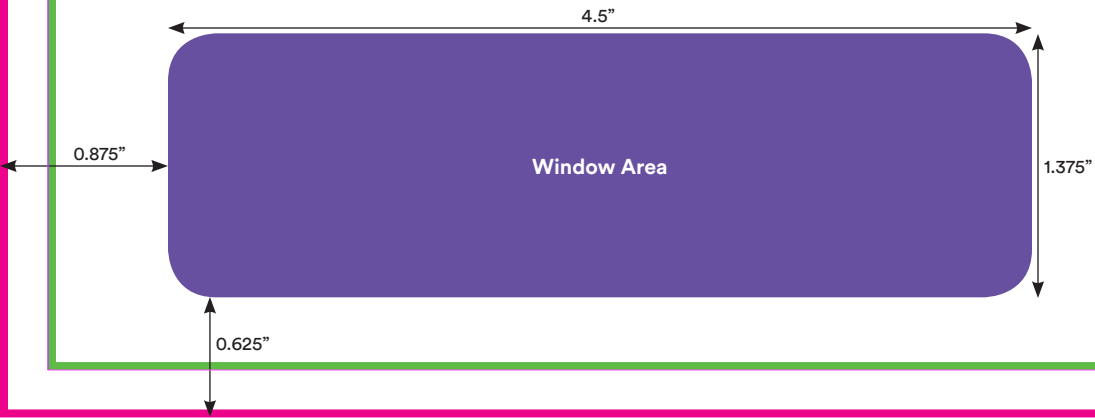

# #10 STANDARD POLYWINDOW ENVELOPE

Finished Product Size: 9.5"W x 4.125"H

**SAFE MARGIN:** Your file needs to include a **0.25" safe margin necessary for production.** Safe margin is the area around the edge of the sheet. The safe margins on envelopes are larger than our other printing products and we are unable to print all the way to the edge of the envelope. Please ensure there is no art inside of the safe margin for envelopes. For more information on Cutting Tolerance, visit our website:

[support.smartpress.com/print-file-preparation/cutting-tolerance](https://support.smartpress.com/print-file-preparation/cutting-tolerance)

**CUT LINE (FINISHED SIZE):** This is where your artwork will be trimmed.